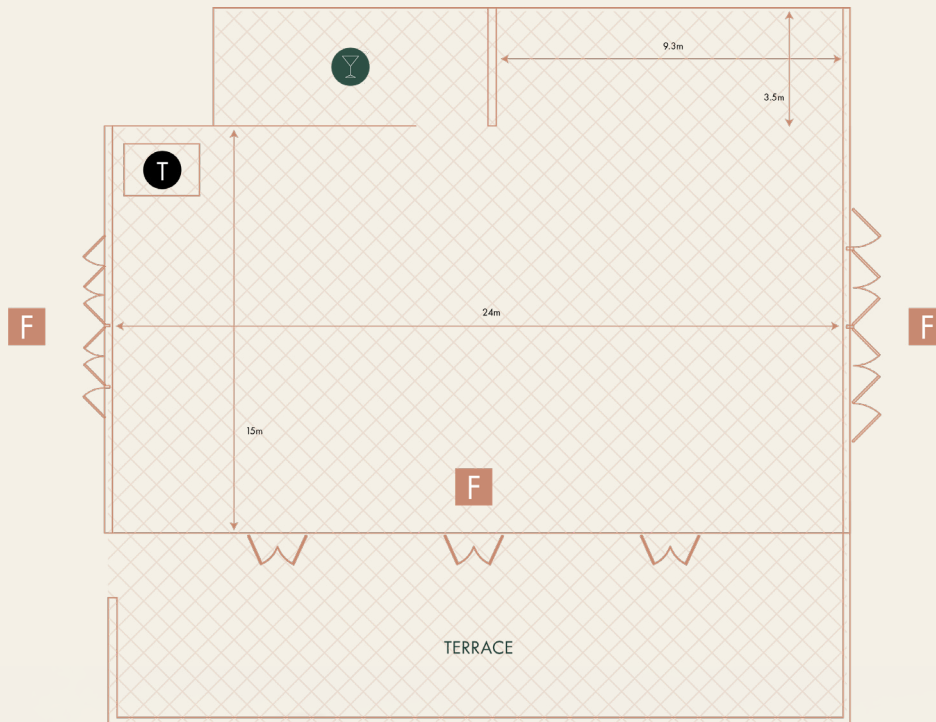

Parade Ring Marquee

F Fire exit
 T Tote
 WC Disabled/mens/womens toilets
 Y Bar

Boardroom **180**
 Cabaret (tables of 8) **180**
 Dining (tables of 10) **220**
 Theatre style **300**
 Standing reception **400**

13amp power points **8**
 Hardline internet points **1**

Each side **360m²**

CHELMSFORD CITY
RACECOURSE